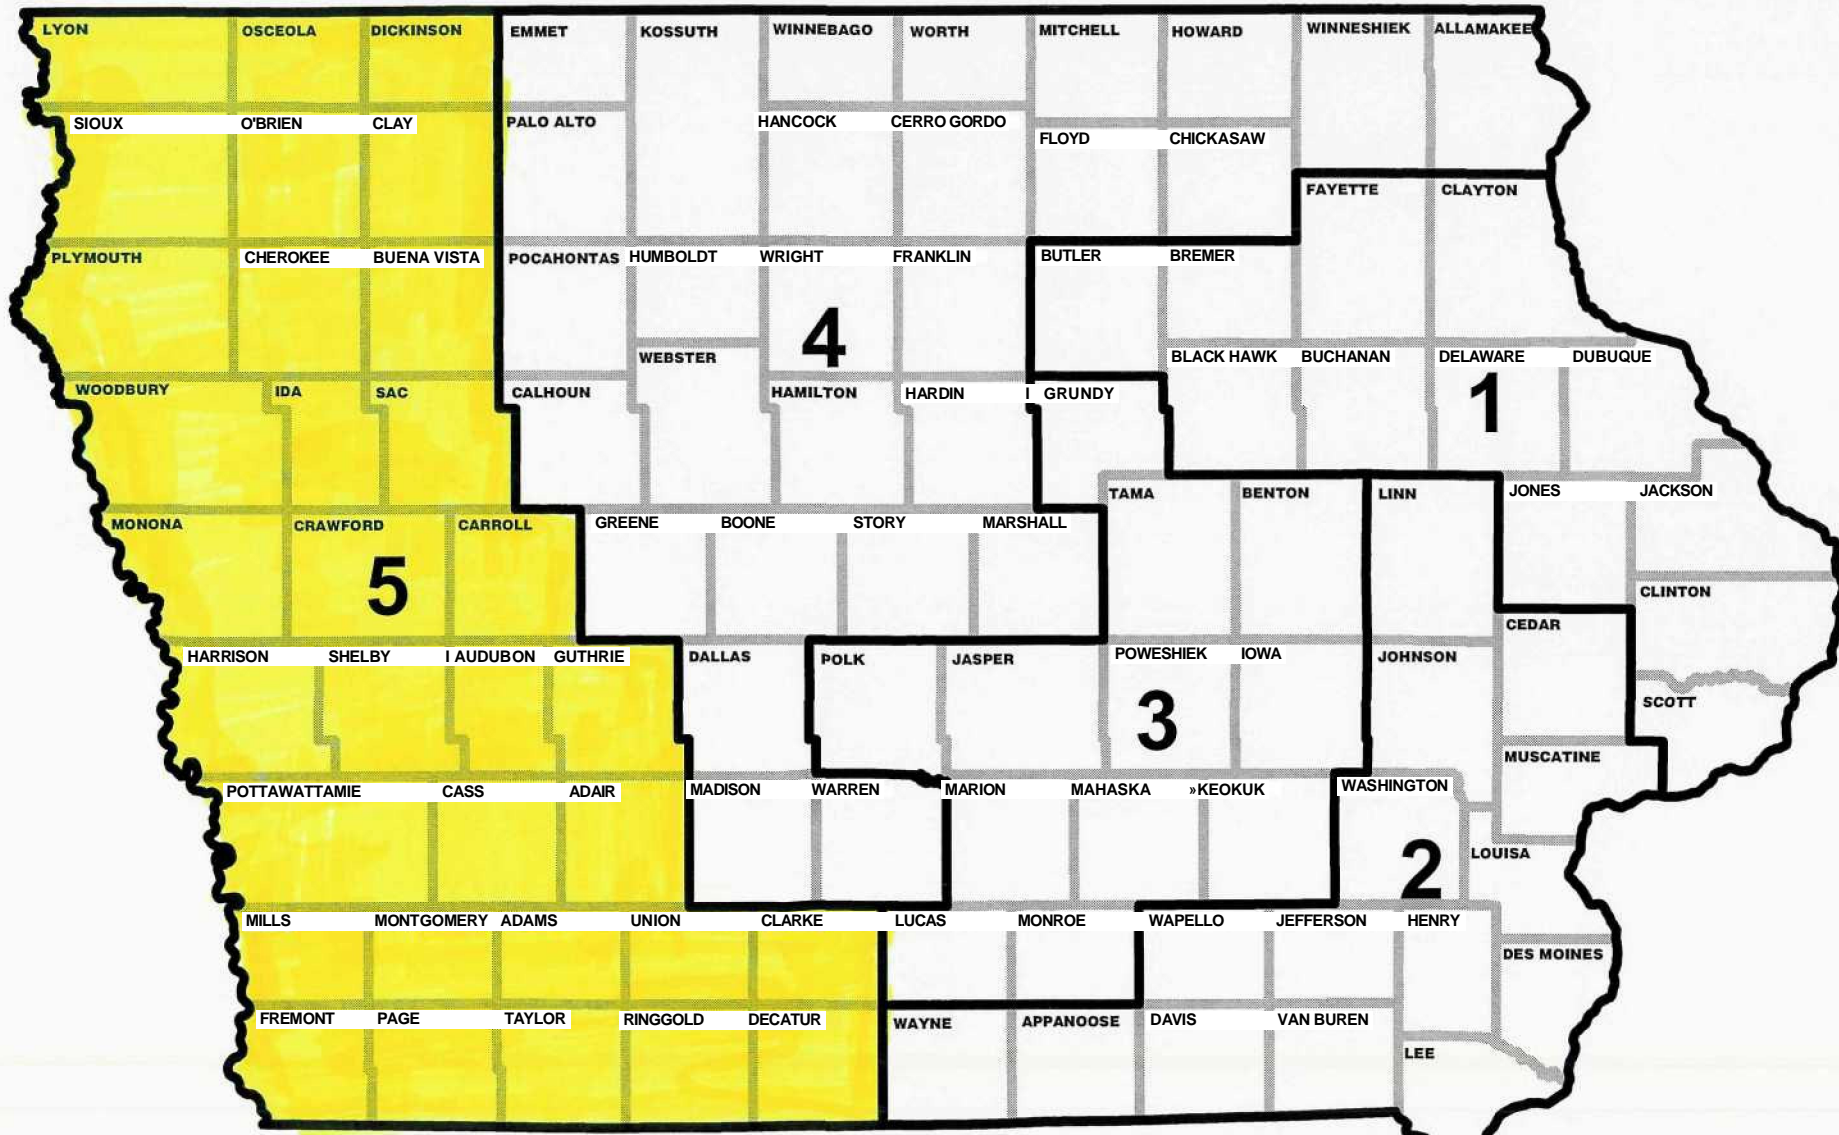

IOWA CONGRESSIONAL DISTRICTS

Effective Beginning with the Elections in 2002 for the 108th U.S. Congress

— Congressional
— County

Prepared by the Iowa Legislative Service Bureau